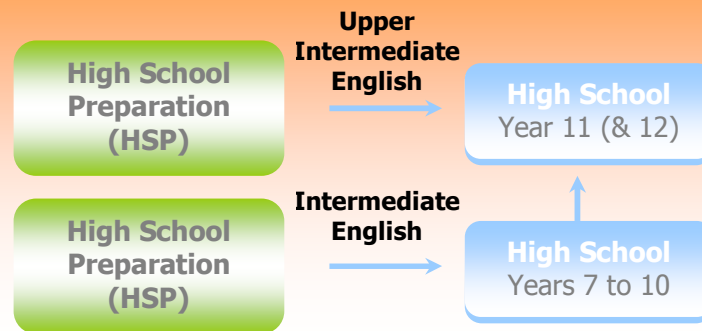

Global Village Sydney (Universal English College)

Global Village Sydney (Universal English College) is one of Australia's premier English language schools with over 20 years of experience in teaching English to international students.

High School Preparation (HSP)

High School Preparation Program (HSP)

Our (HSP) is a full time course with 22 ½ hours of tuition per week that prepares students aged from 13 to 17 to study in high schools in Australia.

The course covers all the language skills that students need in order to be successful at high school in Australia. It also introduces the language for core school subjects as our students progress through the levels. There is a strong cultural element to the courses that helps the students fit in with Australian high school culture.