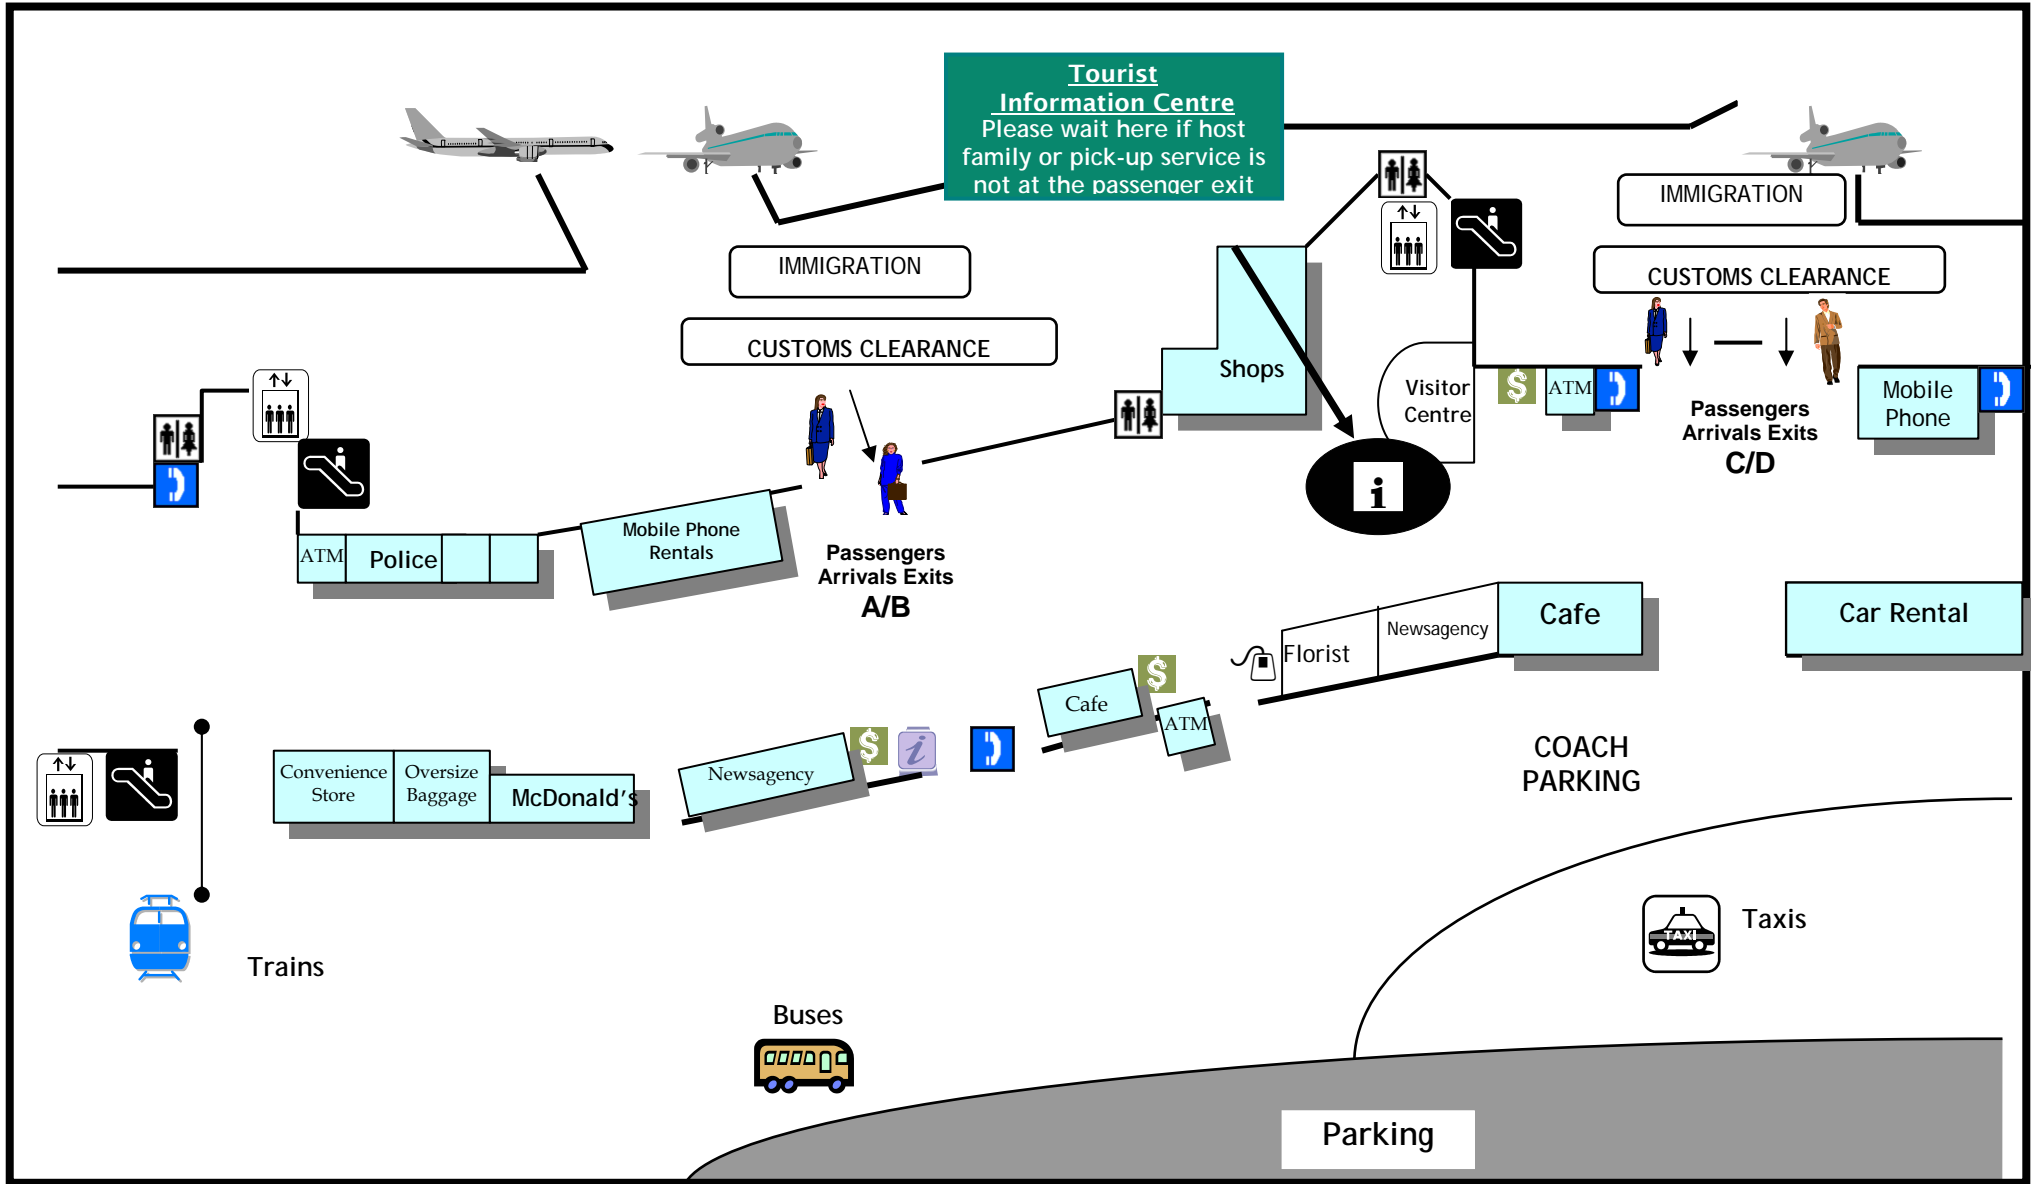

SYDNEY KINGSFORD SMITH AIRPORT INTERNATIONAL AIRPORT

Meeting Point for Global Village Sydney student Pick-up

IMPORTANT

If you cannot find your host family or pick-up service, please phone 0411-151-822