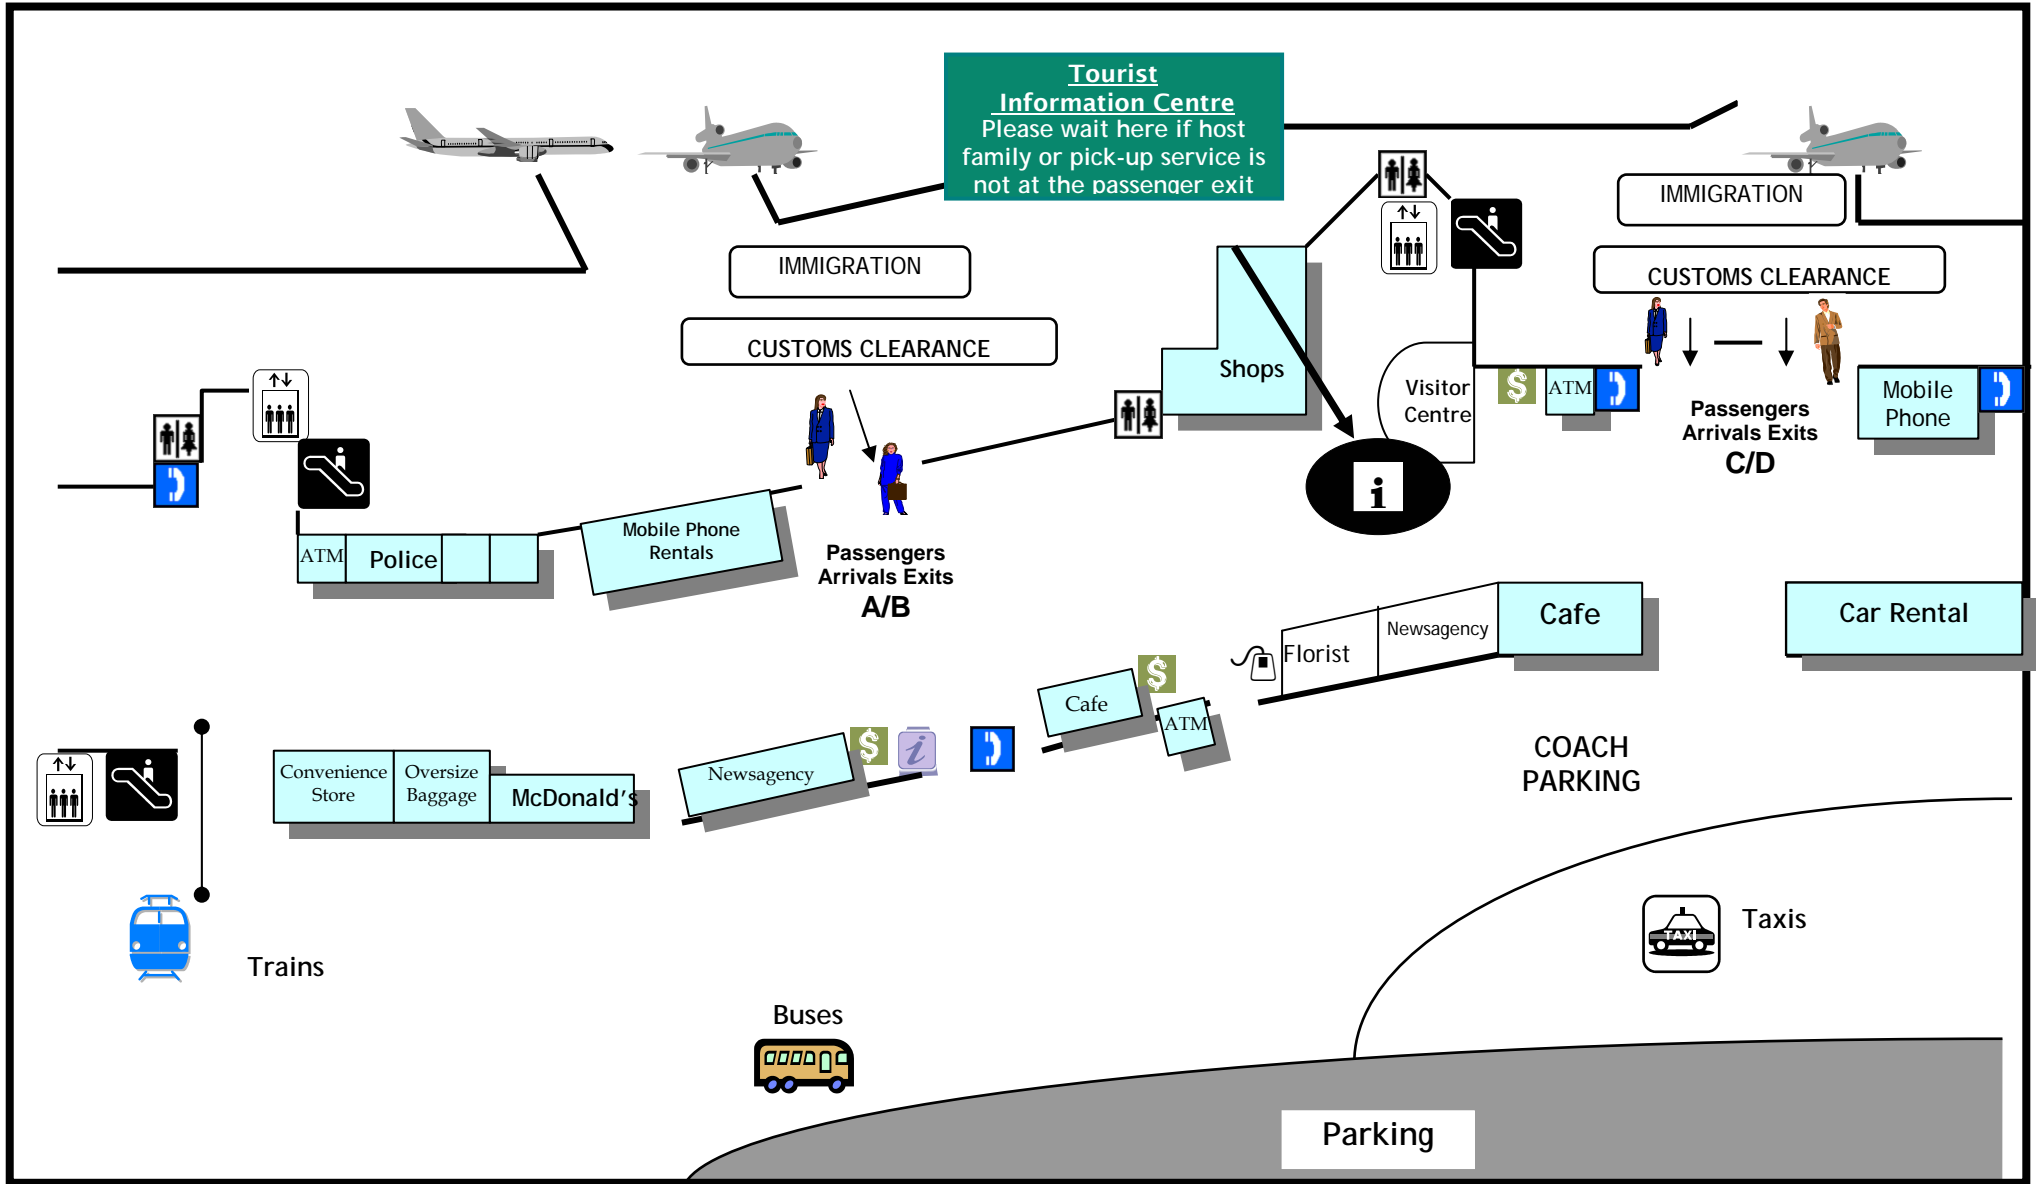

SYDNEY KINGSFORD SMITH AIRPORT INTERNATIONAL AIRPORT

Meeting Point for Global Village Sydney student Pick-up

IMPORTANT

If you cannot find your host family or pick-up service, please phone 0411-151-822